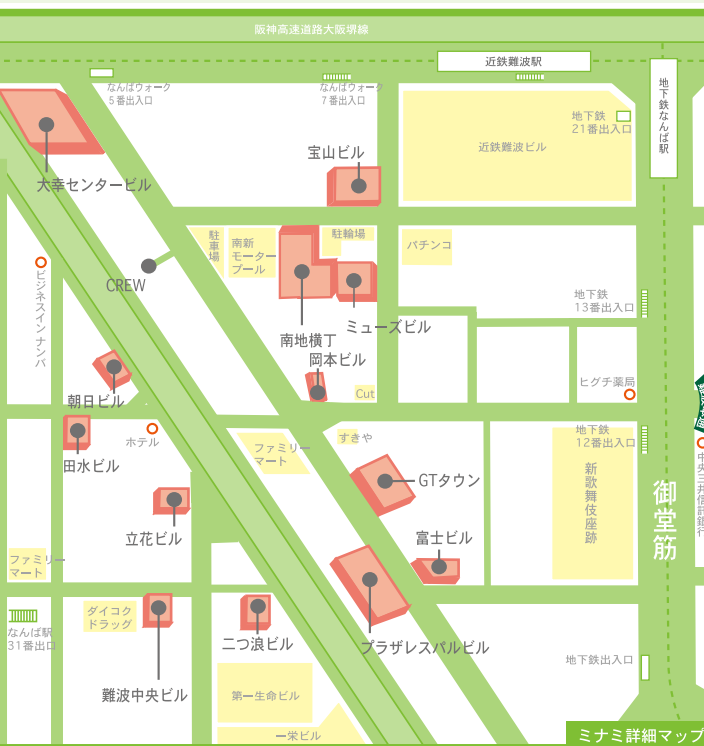

キタ&ミナミ&新世界 ゲイエリアのマップとリスト

KITA & MINAMI & SHINSEKAI AREA MAP & LIST

Table listing buildings and businesses across KITA, MINAMI, and SHINSEKAI areas. Columns include building name (ビル名), address (ビル名), and business name (店名). Businesses are color-coded by category: pink for bars, yellow for shops, green for food, blue for haircuts, and purple for massages.

dista.b logo and QR code with text: 堂山・ミナミ・新世界のお店情報は... http://www.dista.be/

dista schedule calendar with dates from 10/15 to 11/21 and details of various events.

Advertisement for 'Coffee Event' and 'sex&life 勉強会' (sex & life study session) with dates and descriptions.

Advertisement for HIV/AIDS testing services with contact information for various centers and a QR code.

Advertisement for 'Salt 118' HIV/AIDS testing service featuring a man's face and the slogan '自分や身近な人が HIVに感染してるとわかったら...'.