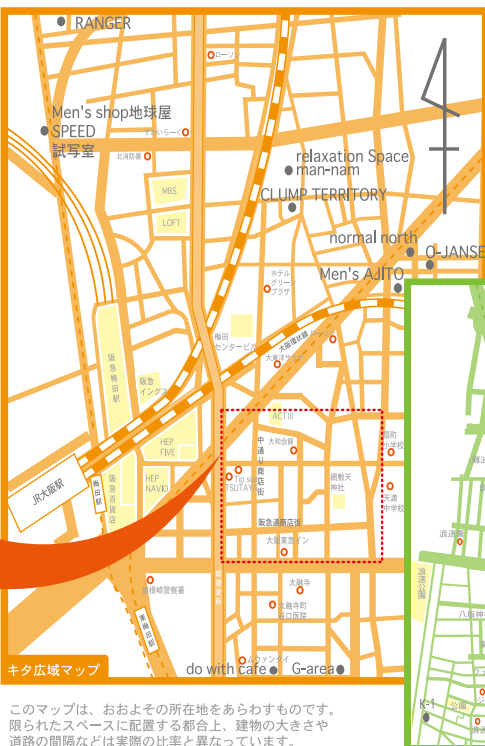

キタ&ミナミ&新世界 ゲイエリアのマップとリスト

KITA & MINAMI & SHINSEKAI AREA MAP & LIST

Table listing buildings and businesses across KITA, MINAMI, and SHINSEKAI areas. Columns include building name (ビル名), address (ビル名), and business name (店名). Businesses are color-coded by category: pink for bars, yellow for shops, green for food, blue for haircuts, and purple for massages.

dista.b logo and QR code with text: 堂山・ミナミ・新世界のお店情報は... http://www.dista.be/

dista schedule calendar with dates from 10/15 to 11/21 and details of various events.

Advertisement for 'Coffee Event' and 'sex&life 勉強会' (sex & life study session) with dates and descriptions.

Advertisement for HIV/AIDS testing services with contact information for various centers and a QR code.

Advertisement for 'Salt 118' HIV/AIDS testing service featuring a man's face and the slogan '自分や身近な人が HIVに感染してるとわかったら...'.