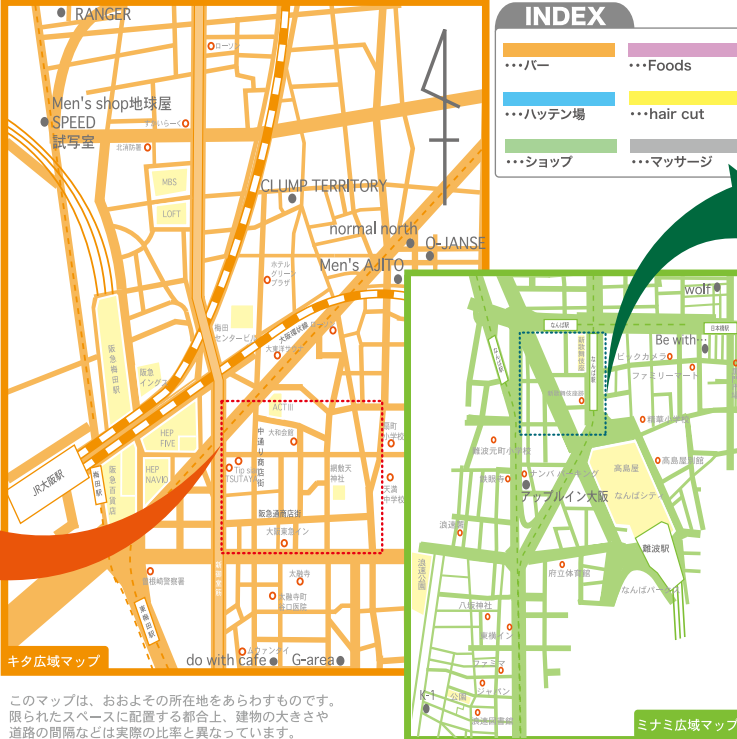

キタ&ミナミ&新世界 ゲイエリアのマップとリスト

KITA & MINAMI & SHINSEKAI AREA MAP & LIST

Table listing buildings and shops in the Kita area, including names like JUON堂山ビル and various shop names such as Citron and Bull.

Table listing buildings and shops in the Minami area, including names like 日宝東阪急レジャービル and shops like 41ban-gai and motaba.

Table listing buildings and shops in the Shinsekai area, including names like 大幸センタービル and shops like Town Space H2 and LUK.

Table listing buildings and shops in the Shinsekai area, including names like 青柳ビル and shops like ゆうすげ and こん太.

STI (Sexually Transmitted Infection) testing information section, including locations like 北区保健福祉センター and 中央区保健福祉センター, and contact information for dista website.

Salts edition 122 campaign section featuring a photo of a man and the text '終了まであとわずか! 1000円 キャンペーン'.