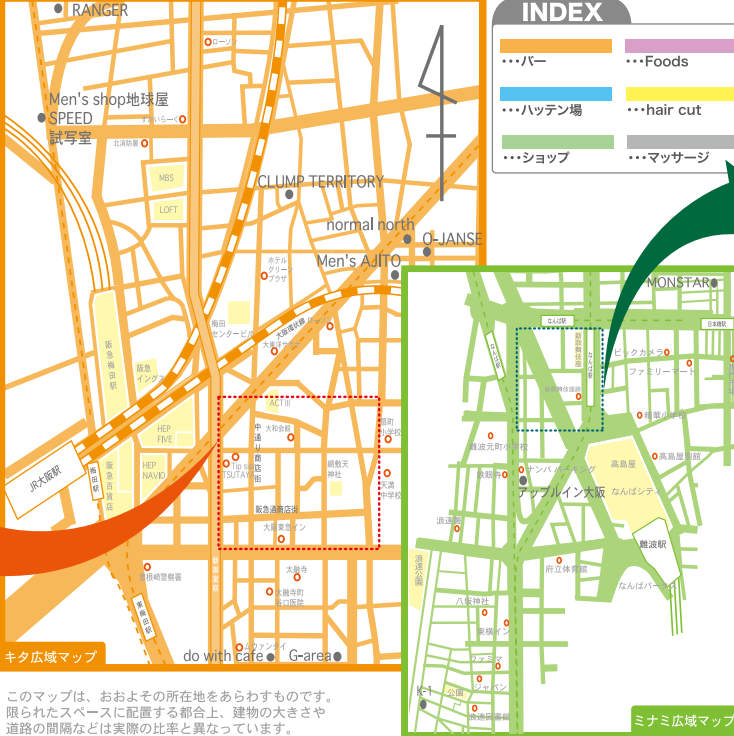

Table listing buildings and businesses in the Kita area, including names like JUON堂山ビル, Citron, and various shops.

Table listing buildings and businesses in the Minami area, including names like パールレジャービル, motaba, and various shops.

Table listing buildings and businesses in the Shinsekai area, including names like 大華センタービル, 宝山ビル, and various shops.

Table listing buildings and businesses in the Shinsekai area, including names like 青柳ビル, 恵美須ビル, and various shops.

この「大阪キタ&ミナミ ゲイエリアのマップとリスト」は各種情報誌・インターネットなどの情報をもとに、MASH大阪が独自に作成致しました。

Advertisement for dista.b with QR code and website URL http://www.dista.be/

distaschedule section with a calendar of events from 10/14 to 11/17, including dates, times, and event titles.