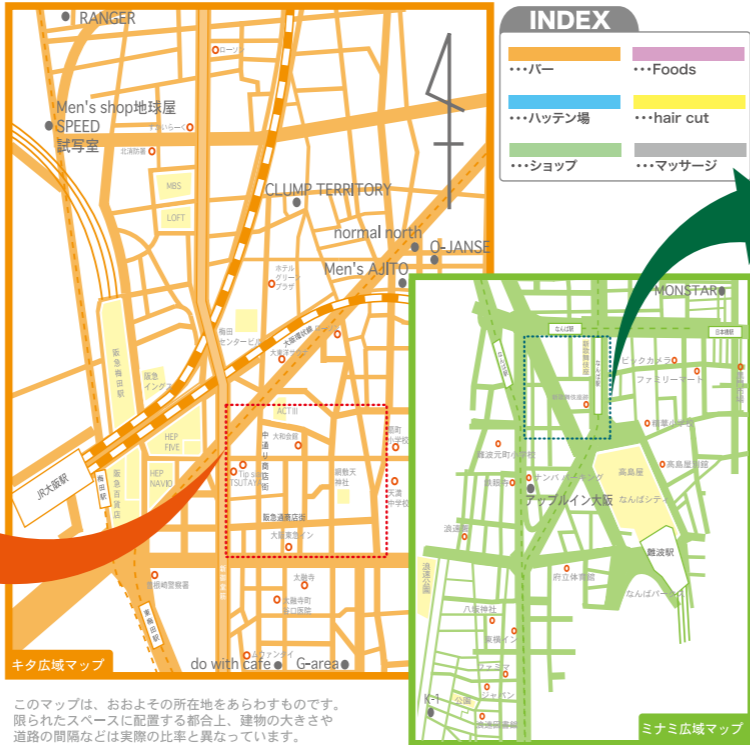

Table listing buildings and businesses in the Kita area, including names like JUON堂山ビル, N・Kビル, and various shops.

Table listing buildings and businesses in the Minami area, including names like 日宝東飯急レジャービル, パールレジャービル, and others.

Table listing buildings and businesses in the Shinsekai area, including names like GTタウン, 立花ビル, and others.

Table listing buildings and businesses in the Shinsekai area, including names like 青柳ビル, 恵美須ビル, and others.

Advertisement for dista.b website, featuring the logo and contact information.

distaschedule section containing a calendar of events and contact information for dista.

教室やワークショップの詳細は、右記 URL からチェックできます! http://dista.be/

Event listings for November and December, including 'STEP DAY', 'Rainbow + Action Meeting', 'ATELIER-P!', and 'Drop the only'.

Advertisement for 'GO! ラブホテル!!' featuring a woman in a colorful outfit and the text 'edition 131 nov-dec:2013'.